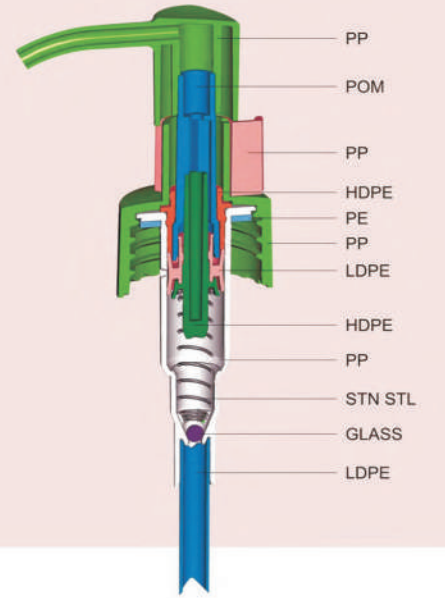

Mini Pump

Cosmetic Jar

Clip Lock Pump

307 Series

4cc Screw Lotion Pump 乳液泵
303 Series

DISCHARGE RATE:
4.00 ± 0.40ML/T

SH-303-1A
Ø28/410

SH-303-1B
Ø33/410

SH-303-2A
Ø28/410

SH-303-2B
Ø33/410

SH-303-3A
Ø28/410

SH-303-3B
Ø33/410

SH-303-4A
Ø28/410

SH-303-4B
Ø33/410

SH-303-5A
Ø28/410

SH-303-5B
Ø33/410

SH-303-6A
Ø28/410

SH-303-6B
Ø33/410

SH-303-7A
Ø28/410

SH-303-7B
Ø33/410

SH-303-8A
Ø28/410

SH-303-8B
Ø33/410

PP Bottle

SH-900-45A
45ml